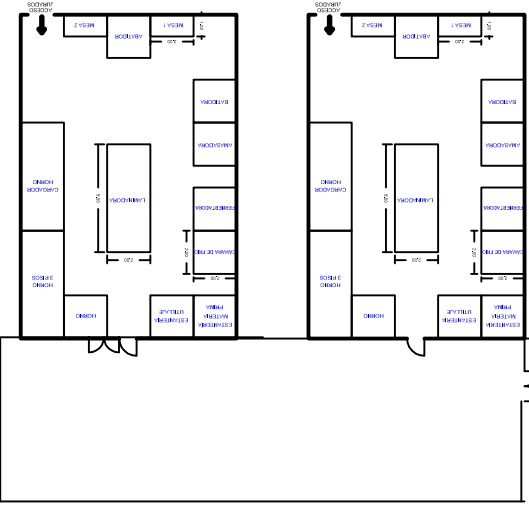

ACCESO

EXPOSITORES

PHOTOCALL

EXPOSICION

STAND
GREMIO

C28 C28 C30

C10 C12
C16 C18
C22 C24
C28 C30

C10' C12'
C16' C18'
C22' C24'
C28' C30'

C16' C16' C18'
C16' C16' C18'
C22' C24'
C28' C30'

plata: 80 m

plata: 20 m

plata: 20 m

plata: 20 m

plata: 20 m